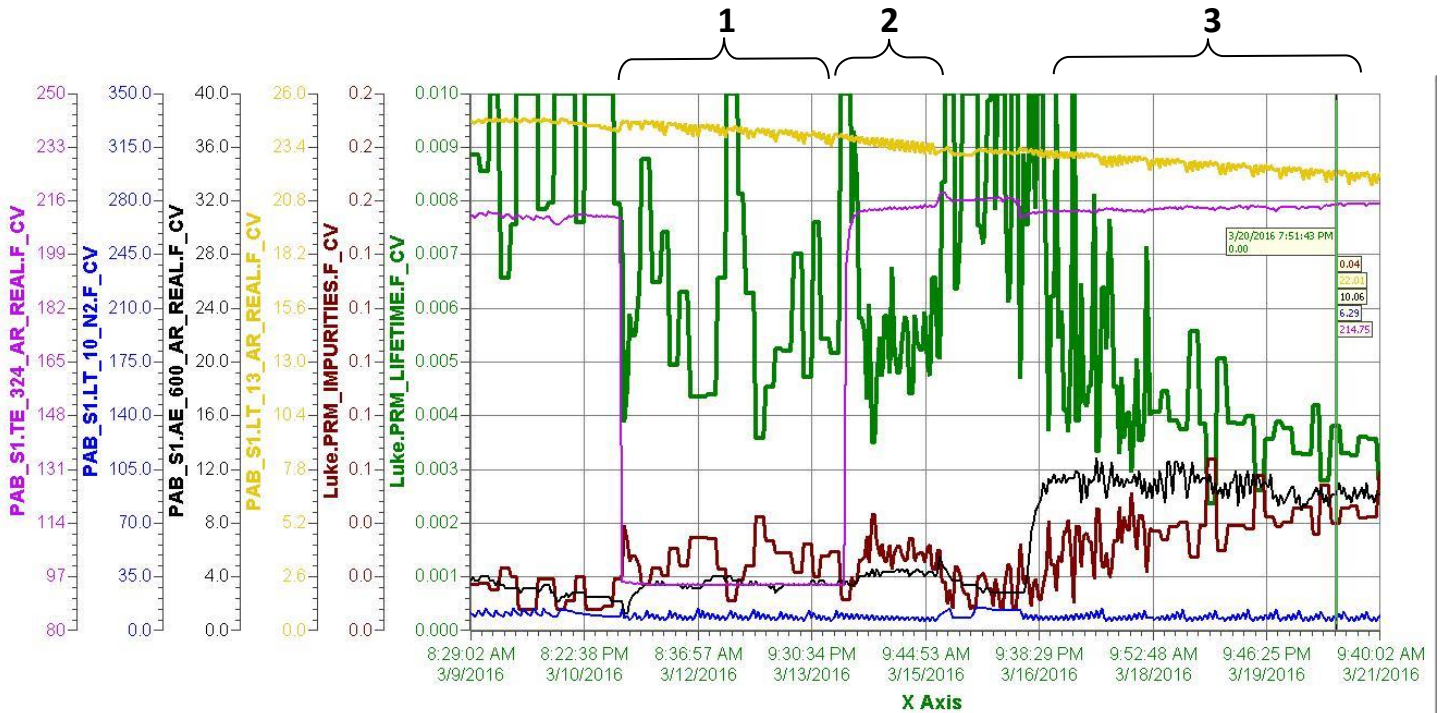

DUNE Superior Essex Cat 6A Test 3/11/2016 – 3/21/2016

1. Liquid Test
2. Vapor Test
3. Room Temperature Test

Lifetime – green pen

Impurities – brown pen

Liquid level – yellow pen

Water – black pen

Temperature – magenta pen